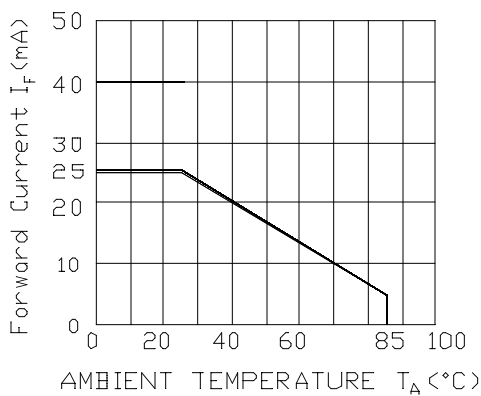

Forward Current Derating Curve

Specifications subject to change without notice. Dimensions are in mm±0.3 unless stated otherwise.

IDEA, Inc., 1351 Titan Way, Brea, CA 92821 Ph:714-525-3302, 800-LED-IDEA; Fax: 714-525-3304 0508