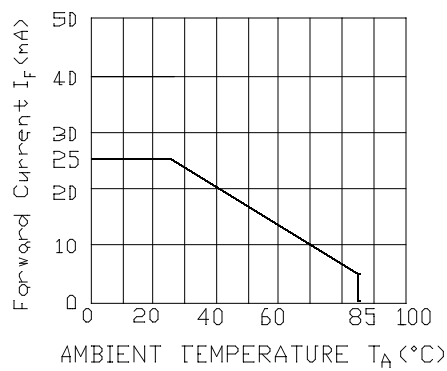

Forward Current Derating Curve

Specifications subject to change without notice. Dimensions are in mm±0.3 unless stated otherwise.

IDEA, Inc., 1351 Titan Way, Brea, CA 92821 Ph:714-525-3302, 800-LED-IDEA; Fax: 714-525-3304 0508