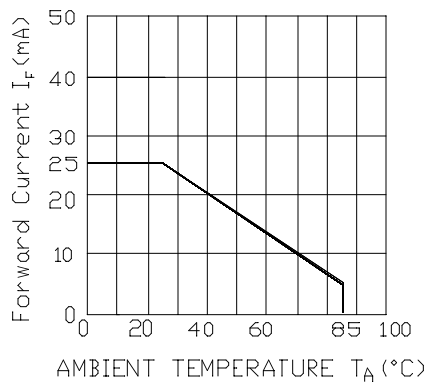

Forward Current Derating Curve

Specifications subject to change without notice. Dimensions are in mm±0.3 unless stated otherwise.

IDEA, Inc., 1351 Titan Way, Brea, CA 92821 Ph:714-525-3302, 800-LED-IDEA; Fax: 714-525-3304 0508