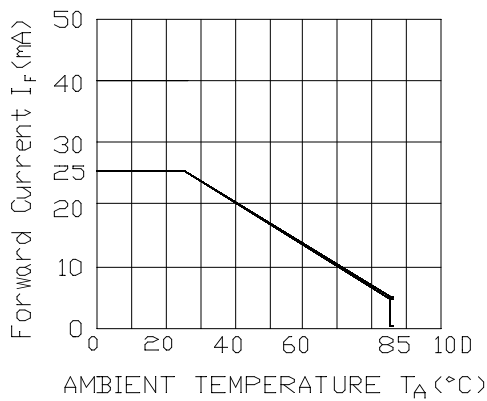

Forward Current Derating Curve

Specifications subject to change without notice. Dimensions are in mm±0.3 unless stated otherwise.

IDEA, Inc., 1351 Titan Way, Brea, CA 92821 Ph:714-525-3302, 800-LED-IDEA; Fax: 714-525-3304 0508